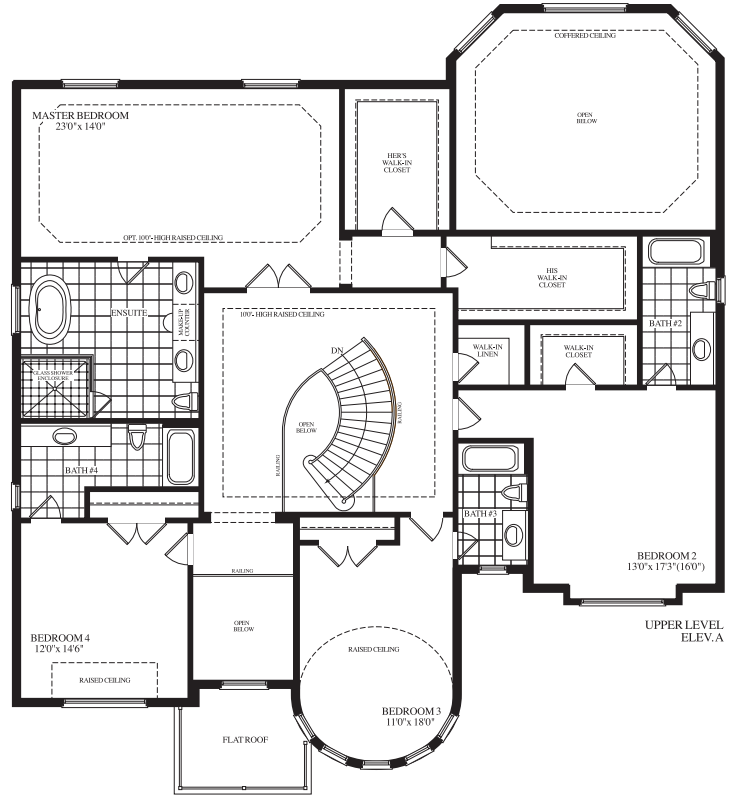

The New Castle

5,060 SQ. FT.

ELEVATION A

ELEVATION B

ELEVATION C

Optional 5 Bedroom Model Available
 Visit Sales Office For Details

E. & O. E. All materials, specifications, and floor plans are subject to change without notice. All house renderings are artist's concepts. All floor plans are approximate dimensions.