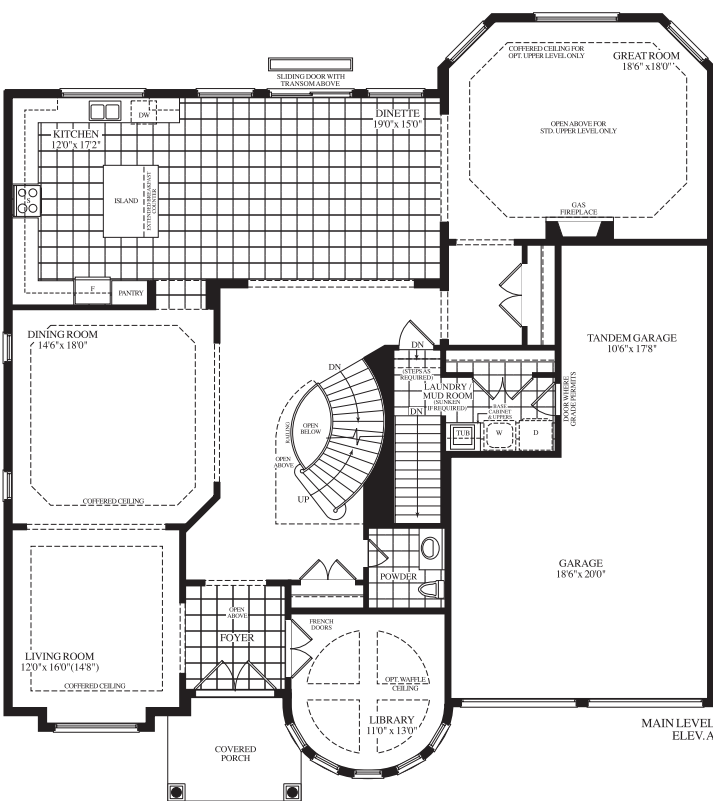

The New Castle

5,060 SQ. FT.

ELEVATION A

ELEVATION B

ELEVATION C

Optional 5 Bedroom Model Available
 Visit Sales Office For Details

E. & O. E. All materials, specifications, and floor plans are subject to change without notice. All house renderings are artist's concepts. All floor plans are approximate dimensions.